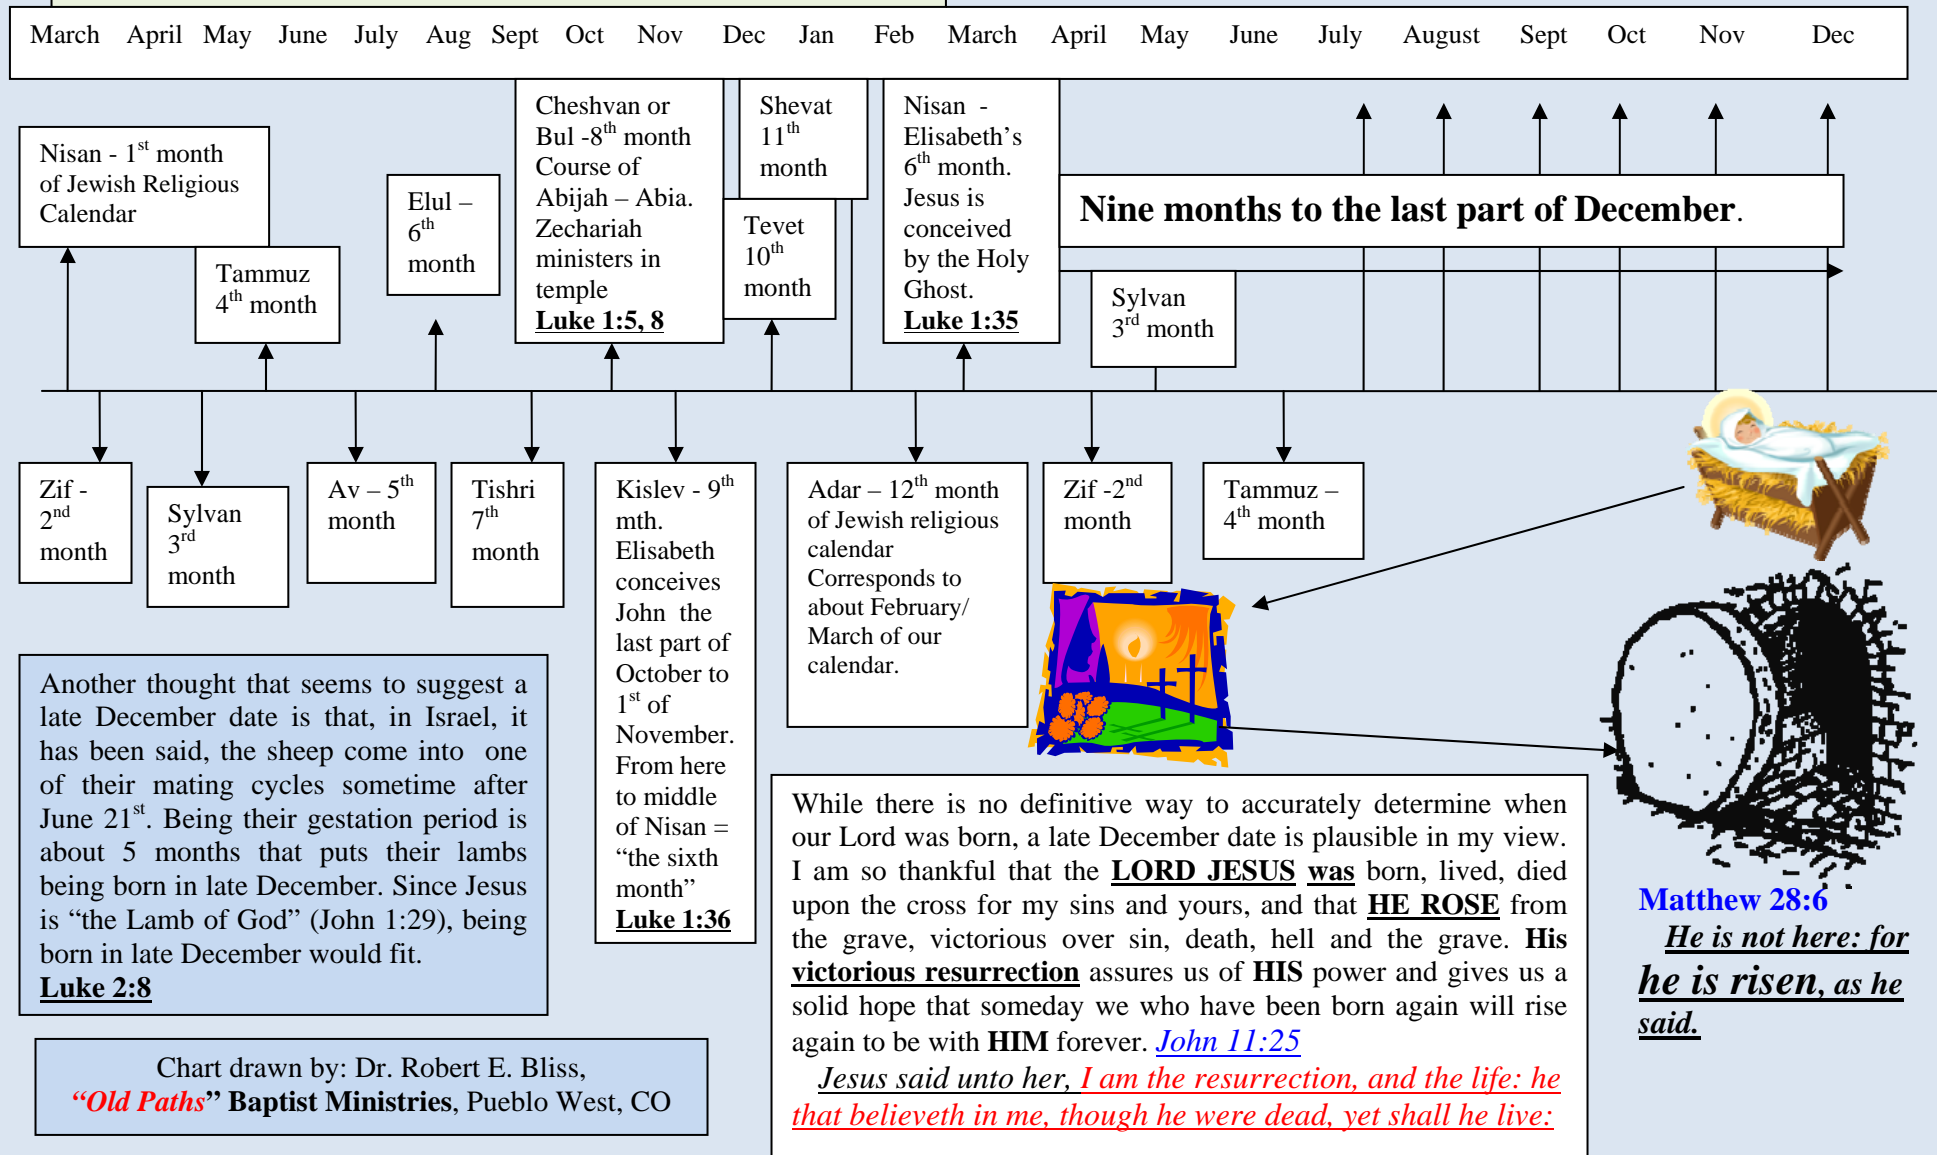

Over the years there have been many people try to determine when Jesus Christ was born. Most folks including preachers are convinced that He was born at any time other than December 25th because of that date's association with the occult. The chart may help you to rethink the late December date even if it is associated with hobgoblins.

Was Jesus born in December?

Here is one scenario.

Chart drawn by: Dr. Robert E. Bliss,
"Old Paths" Baptist Ministries, Pueblo West, CO